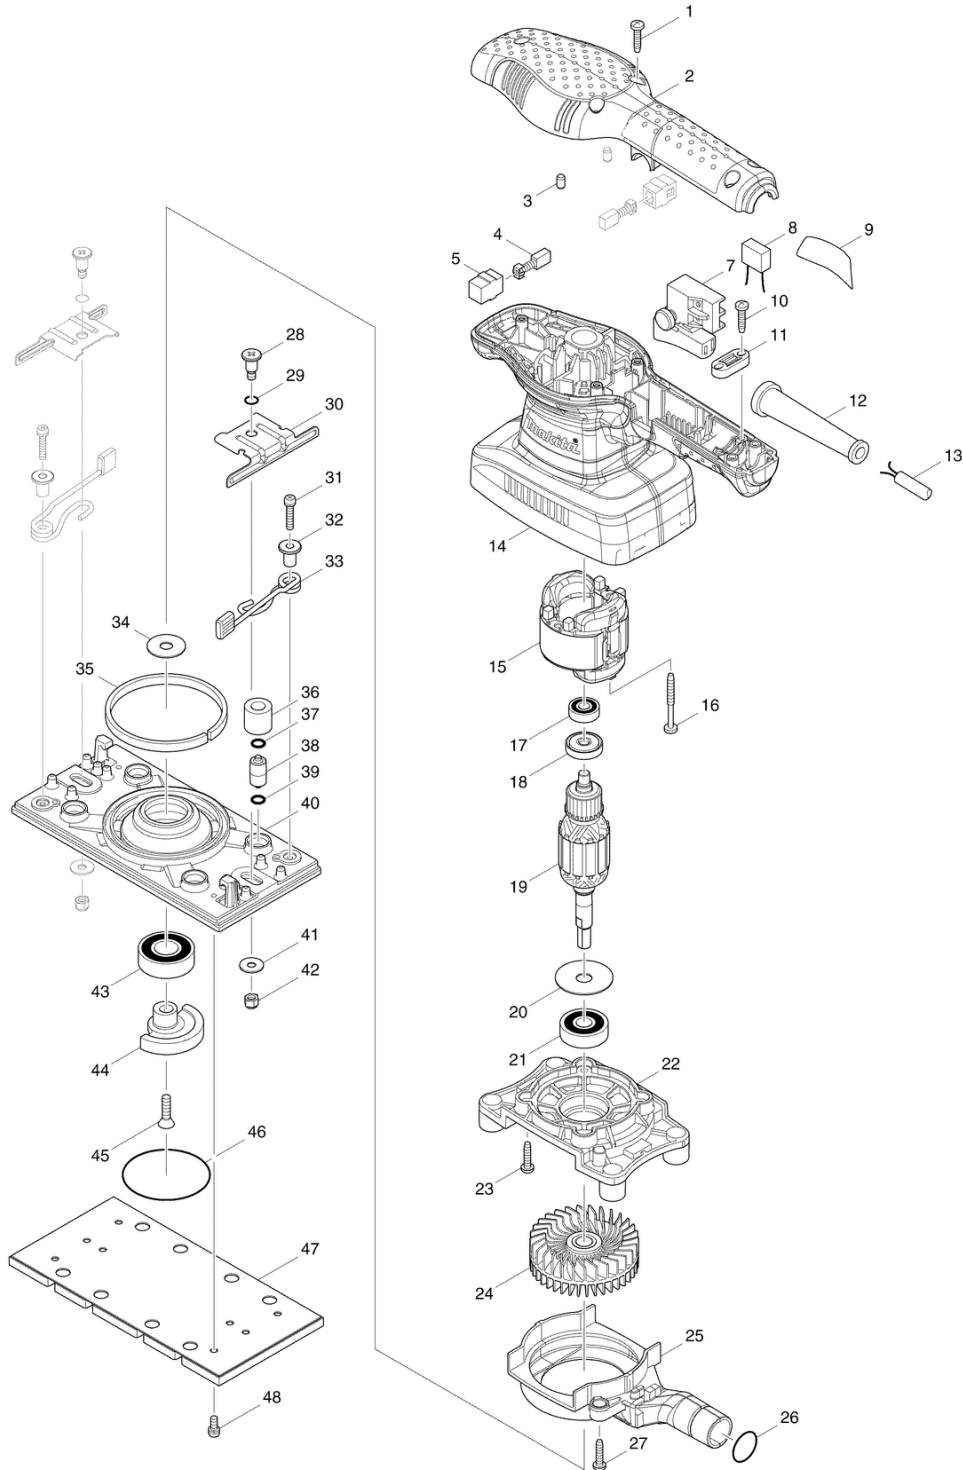

Makita Service Information / Model: B03710